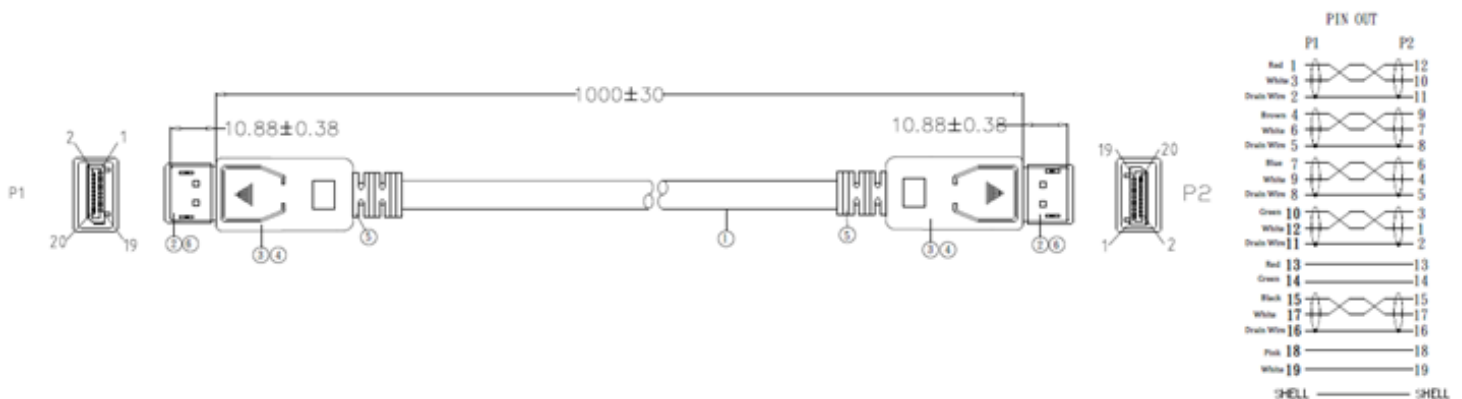

FEATURES:

- DisplayPort 1.2 Male – DisplayPort 1.2 Male
- Individually Bagged
- Black PVC Cable
- Fully Moulded
- Available in 4 different lengths
- 4Kx2K@60Hz

DESCRIPTION:

Easily connect your DisplayPort equipped PC to a DisplayPort equipped screen/monitor/projector with this high-quality cable.

SPECIFICATIONS:

Connector – DisplayPort Male with Gold Plated Shell and Pin with Black Insulation

Connector – DisplayPort Male with Gold Plated Shell and Pin with Black Insulation

Jacket – Black PVC, OD:7.3±0.2mm

TECHNICAL DRAWING:

ORDERING INFORMATION:

Part Code	Description
32-2421A	1m DisplayPort 1.2 Male – DisplayPort 1.2 Male (4Kx2K@60Hz) Black PVC Cable
32-2422A	2m DisplayPort 1.2 Male – DisplayPort 1.2 Male (4Kx2K@60Hz) Black PVC Cable
32-2423A	3m DisplayPort 1.2 Male – DisplayPort 1.2 Male (4Kx2K@60Hz) Black PVC Cable
32-2425A	5m DisplayPort 1.2 Male – DisplayPort 1.2 Male (4Kx2K@60Hz) Black PVC Cable