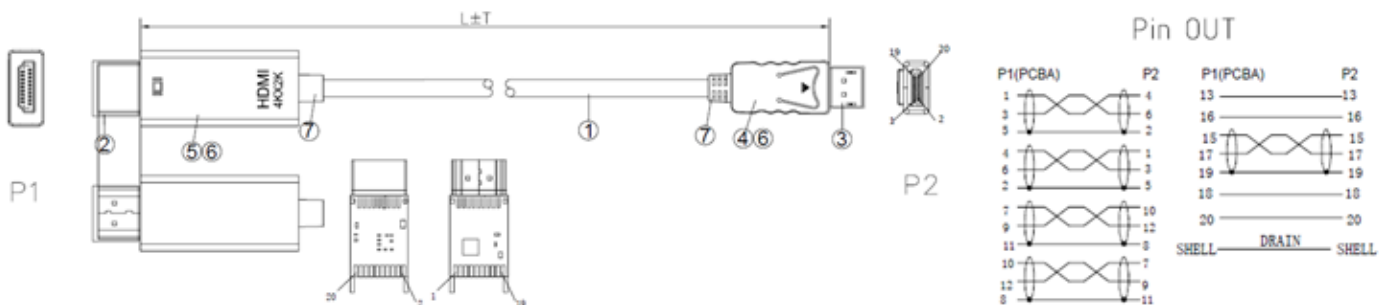

FEATURES:

- DisplayPort Male 1.3 – HDMI 1.4b Male
- Individually Bagged
- Black PVC Cable
- Fully Moulded
- Available in 2m
- 4Kx2K@60Hz

DESCRIPTION:

Easily connect your DisplayPort equipped PC to an HDMI equipped screen/monitor/projector with this high-quality cable. This cable will only operate with a DisplayPort source to an HDMI screen, it will not connect an HDMI source to a DisplayPort equipped screen.

SPECIFICATIONS:

Connector – DisplayPort Male with Gold Plated Shell and Pin with Black Insulation
 Connector – HDMI Male with Gold Plated Shell and Pin with Black Insulation
 Jacket – Black PVC, OD:6.0±0.2mm

TECHNICAL DRAWING:

ORDERING INFORMATION:

Part Code	Description
24-0222	2m Active DisplayPort Male 1.3 – HDMI 1.4b Male (4Kx2K@60Hz) Black Cable