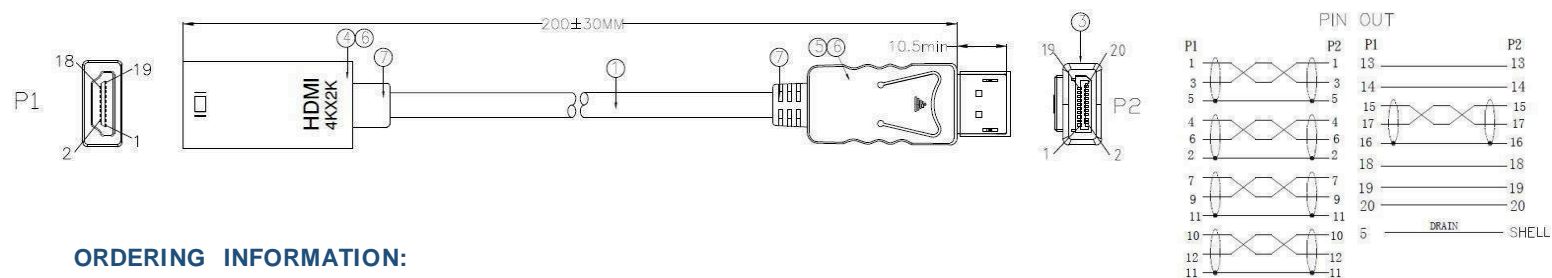

FEATURES:

- DisplayPort Male 1.2 – HDMI Female 1.4b Adaptor
- Black PVC Cable
- Fully Moulded

DESCRIPTION:

The Active DisplayPort Male 1.2 to HDMI 1.4b adaptor enables your DisplayPort supported computer to connect to an HDMI supported display screen. Simply connect the DisplayPort end of the connector to your computer and plug your existing HDMI cable from the display into the adaptor. This passive adaptor supports resolution up to 4k@30Hz.

SPECIFICATIONS:

Connector – DisplayPort Male 1.2 - Gold Plated Pin & Shell with Black Insulation

Connector – HDMI Female 1.4b –Gold Plated Pin & Shell with Black Insulation

OD: 4.8±0.2mm

TECHNICAL DRAWING:

ORDERING INFORMATION:

Part Code	Description
24-0196	15cm Active DisplayPort Male 1.2 – HDMI 1.4b (4Kx2K@30Hz) Black Adaptor