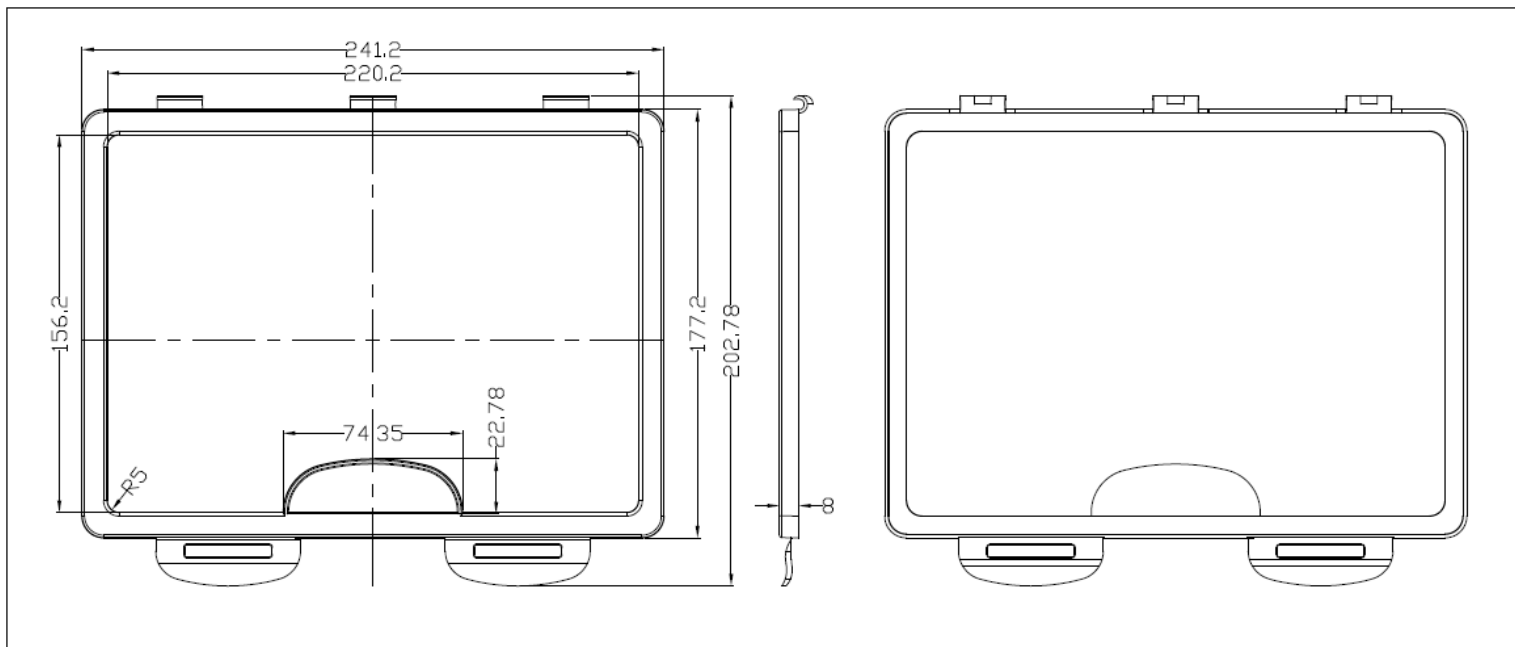

TECHNICAL DRAWING:

ORDERING INFORMATION:

Part Code	Description
22-2094	EZ Easy Plug Plastic Carry Case