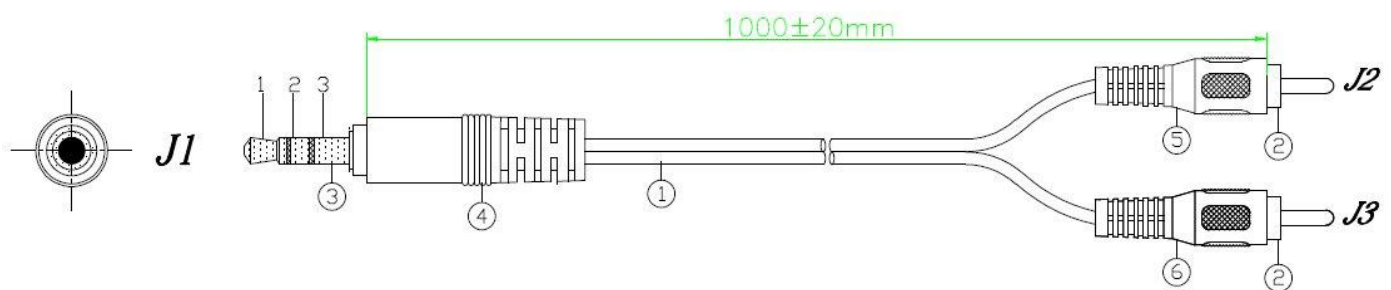

FEATURES:

- 3.5mm Stereo Plug – 2 x RCA Plug
- Individually Bagged
- Black PVC Cable
- Fully Moulded
- Available in 6 different lengths

DESCRIPTION:

Cost-effective stereo audio lead with a 3.5mm Jack at one end and a Left and Right RCA plug at the other end. Used to connect to audio equipment with a 3.5mm socket to audio equipment with RCA connectors and vice versa.

SPECIFICATIONS:

Connector – 3.5mm Stereo Plug: Gold Flash Shell with Black Insulation

Connector – RCA Plug: Gold Flash Shell with White Insulation

Jacket –Black PVC, OD:2.8*5.6mm

TECHNICAL DRAWING:

ORDERING INFORMATION:

Part Code	Description
1MSP2RCA	1.2m Audio 3.5mm Stereo Plug – 2 x RCA Plug Black Cable
3MSP2RCA	3m Audio 3.5mm Stereo Plug – 2 x RCA Plug Black Cable
5MSP2RCA	5m Audio 3.5mm Stereo Plug – 2 x RCA Plug Black Cable
10MSP2RCA	10m Audio 3.5mm Stereo Plug – 2 x RCA Plug Black Cable
15MSP2RCA	15m Audio 3.5mm Stereo Plug – 2 x RCA Plug Black Cable
20MSP2RCA	20m Audio 3.5mm Stereo Plug – 2 x RCA Plug Black Cable