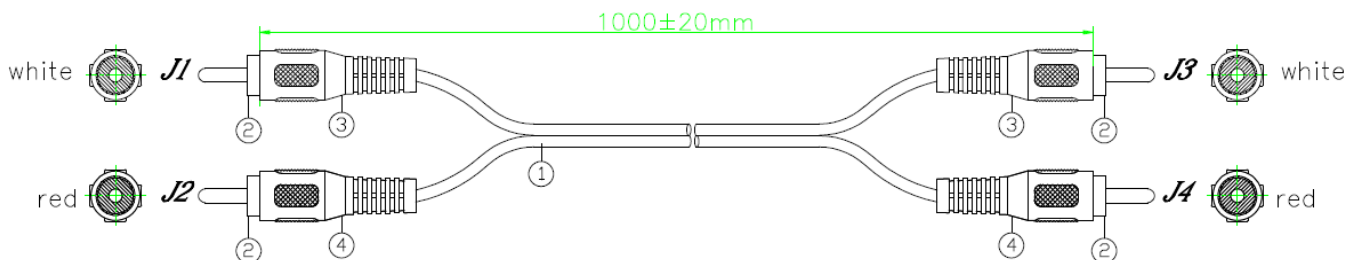

FEATURES:

- 2 x RCA Plug – 2 x RCA Plug
- Individually Bagged
- Black PVC Cable
- Fully Moulded
- Available in 6 different lengths

DESCRIPTION:

Cost-effective audio lead with a pair of Left and Right RCA plug at both ends. Used to connect to audio equipment with RCA sockets.

SPECIFICATIONS:

Connector – RCA Plug: Gold Flash Shell with White Insulation

Jacket – Black PVC, OD:2.8*5.6mm

TECHNICAL DRAWING:

ORDERING INFORMATION:

| Part Code | Description |
|-----------|---|
| 1M2RCA | 1m Audio 2 x RCA Plug – Plug Black Cable |
| 2M2RCA | 2m Audio 2 x RCA Plug – Plug Black Cable |
| 5M2RCA | 5m Audio 2 x RCA Plug – Plug Black Cable |
| 10M2RCA | 10m Audio 2 x RCA Plug – Plug Black Cable |
| 15M2RCA | 15m Audio 2 x RCA Plug – Plug Black Cable |
| 20M2RCA | 20m Audio 2 x RCA Plug – Plug Black Cable |